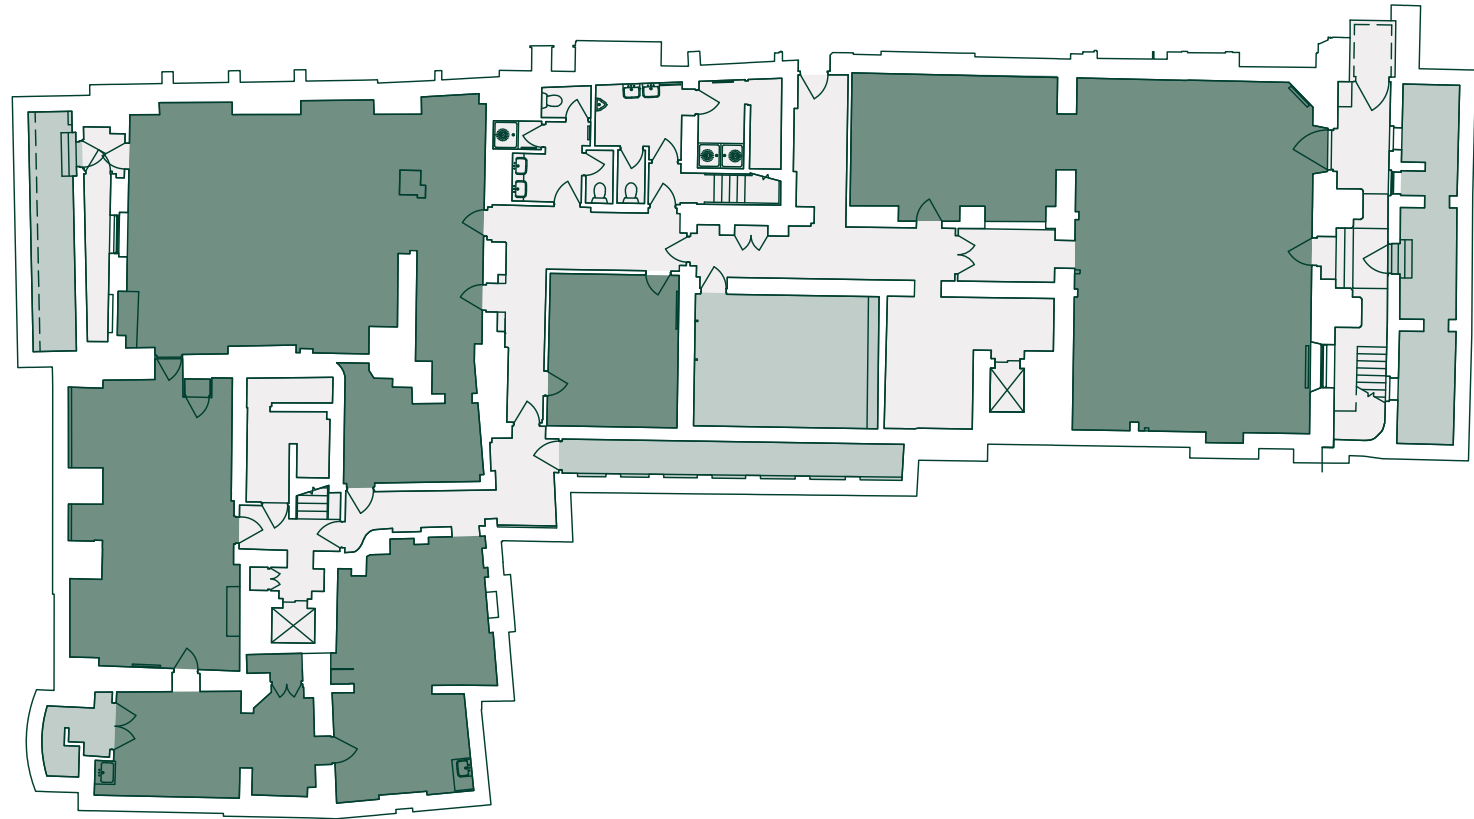

BASEMENT FLOOR

4,037 Sq Ft / 375.1 Sq M

- Lettable Space
- Core
- Plant

For indicative purposes only. Not to scale.

GROUND FLOOR

3,412 Sq Ft / 316.9 Sq M

- Lettable Space
- Core
- Plant

For indicative purposes only. Not to scale.

FIRST FLOOR

2,239 Sq Ft / 208.1 Sq M

- Lettable Space
- Core
- Plant

For indicative purposes only. Not to scale.

SECOND FLOOR

3,724 Sq Ft / 345.9 Sq M

- Lettable Space
- Core
- Plant

For indicative purposes only. Not to scale.

THIRD FLOOR

2,045 Sq Ft / 189.9 Sq M

- Lettable Space
- Core
- Plant

For indicative purposes only. Not to scale.

FOURTH FLOOR

2,465 Sq Ft / 229.1 Sq M

- Lettable Space
- Core
- Plant

For indicative purposes only. Not to scale.

FIFTH FLOOR

893 Sq Ft / 82.9 Sq M

- Lettable Space
- Core
- Plant

For indicative purposes only. Not to scale.